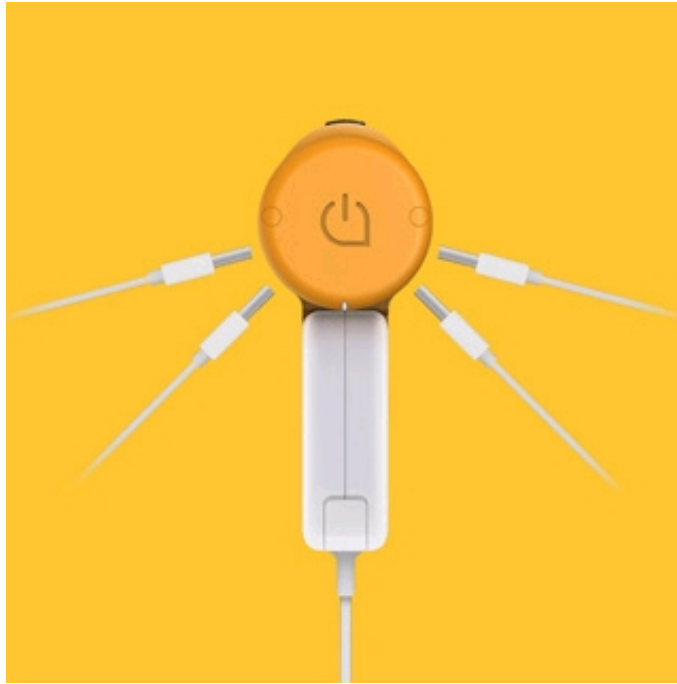

TWIST Plus World Charging Station

Product ID: PA-OAC-T40

Designed to work with Apple MagSafe Power Adapter... Attaches directly to Apple 12W USB Power Adapter, 45W, 65W Apple MagSafe & MagSafe 2 Power Adapter, 85W Apple MagSafe & MagSafe 2 Power Adapter

PRODUCT FEATURES:

- Designed to use with Apple MagSafe 1 & 2 adapter, 12W USB Adapter, Apple Portable Power Adapters, World Travel Adapter Kit, Battery Charger, Airport Express
- Maximum 4.0A 20W High Power USB Charging Station
- 4 USB Charging Ports, Power & Charge Up To 5 Devices Simultaneously
- Worldwide Compatibility in over 150 Countries
- Designed to use with AS Accessory Series
- All-In-One One Piece Design
- New Twist & Release Mechanism
- Light & Compact, Ultimate Travel Companion